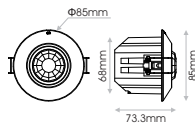

ACC.993

Housing for surface mounted installation